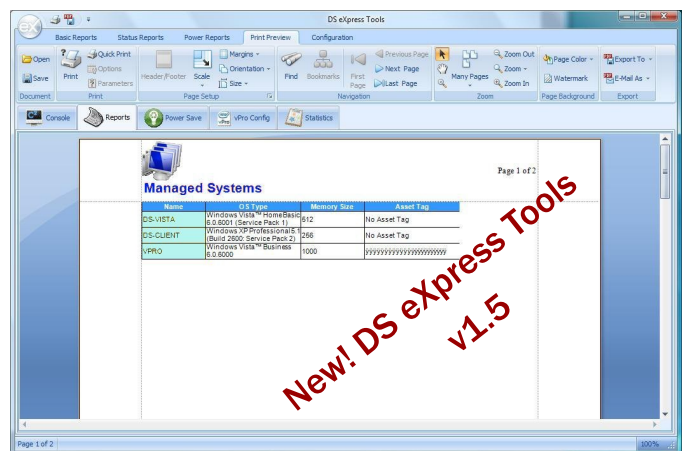

Reports for Mere Mortals